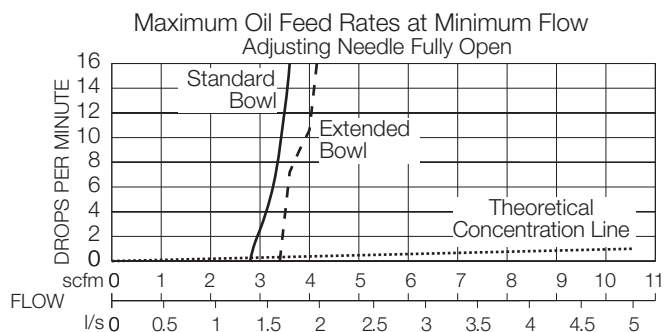

DIMENSIONS inches (mm)

Bowl	A	B †	C	Depth	Weight
					lb (kg)
9-Ounce Plastic	3.5 (88)	7.1 (179)	2.2 (56)	2.9 (73)	2.0 (0.91)
9-Ounce Metal	3.5 (88)	7.4 (188)	2.2 (56)	3.1 (79)	2.0 (0.91)
Extended Metal	3.5 (88)	10.6 (269)	2.2 (56)	3.1 (79)	2.2 (1.00)

† Bowl removal clearance: add 3.1 (79) for 9-ounce bowl; 6.1 (155) for extended bowl.

ORDERING INFORMATION

Change the letters in the sample model number below to specify the lubricator you want.

L380D - 3 Y W

BOWL TYPE

9-ounce plastic L380D
9-ounce metal BL380D
15-ounce metal BL380DH

PORT TYPE

3/8 NPTF 3
1/2 NPTF 4
3/4 NPTF 6

PORT TYPE

NPTF threads ..... Leave blank
BSPP threads ..... W

OPTIONS (More than one option can be chosen. Add in alphabetical order).

None ..... Leave blank
Cap color
Grey ..... Leave blank
MP yellow C1
Red C2
Mid blue C3
Quick-fill cap ..... Q
Low level switch ..... S

When choosing this option, the metal bowl option must be ordered.

Full-Size Modular Lubricator, L380D Series