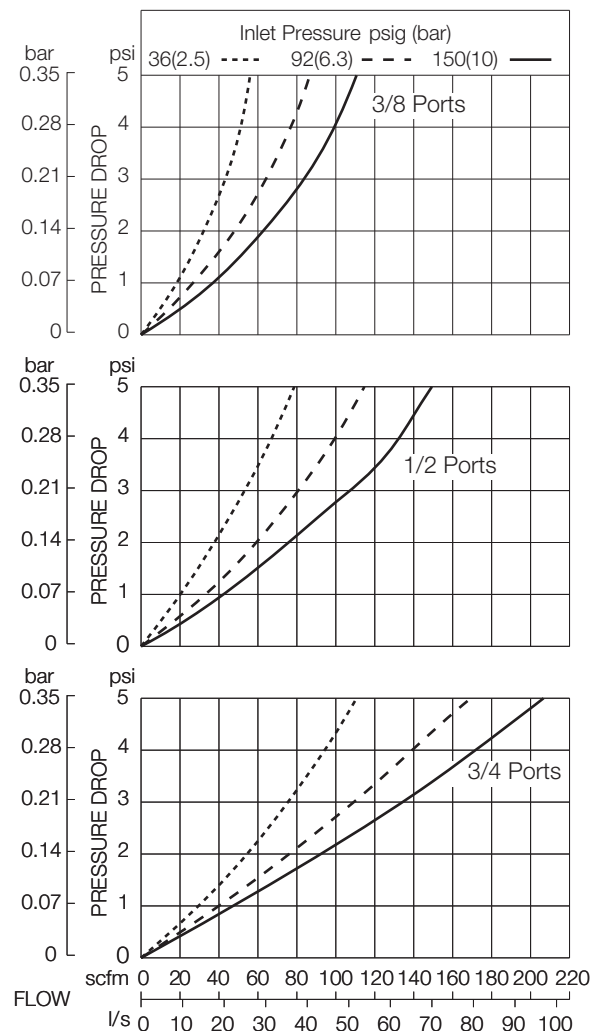

Body: Zinc.

Bowl: 9-Ounce (270-ml) capacity polycarbonate plastic with steel shatterguard; optional aluminum bowl with clear nylon sight glass.

Optional 15-ounce (450-ml) extended aluminum bowl with two clear nylon sight glasses.

Bowl Ring: Nylon.

Cap Color: Accent grey. Yellow, red, and blue optional.

Fluid Media: Compressed air.

Inlet Pressure:

Plastic bowl: 150 psig (10 bar).
Metal bowl: 200 psig (14 bar).

Oil Adjustment: External; tamper resistant.

Seals: Nitrile.

Sight-Feed Dome: Nylon.

- ◆ Modular or inline mounting.
- ◆ Sight-feed design; transparent dome shows how much oil is being dispensed.
- ◆ External adjusting knob, removable for tamper resistance.
- ◆ Polycarbonate plastic bowl with steel shatter-guard; optional aluminum bowl with sight glass.
- ◆ Optional extended metal bowl.
- ◆ All working parts can be replaced with a single service cartridge.
- ◆ NPTF port threads; optional BSPP threads.
- ◆ All Optional low level switch.

FLOW CHARTS

DIMENSIONS inches (mm)

Bowl	A	B †	C	Depth	Weight
					lb (kg)
9-Ounce Plastic	3.5 (88)	7.1 (179)	2.2 (56)	2.9 (73)	2.0 (0.91)
9-Ounce Metal	3.5 (88)	7.4 (188)	2.2 (56)	3.1 (79)	2.0 (0.91)
Extended Metal	3.5 (88)	10.6 (269)	2.2 (56)	3.1 (79)	2.2 (1.00)