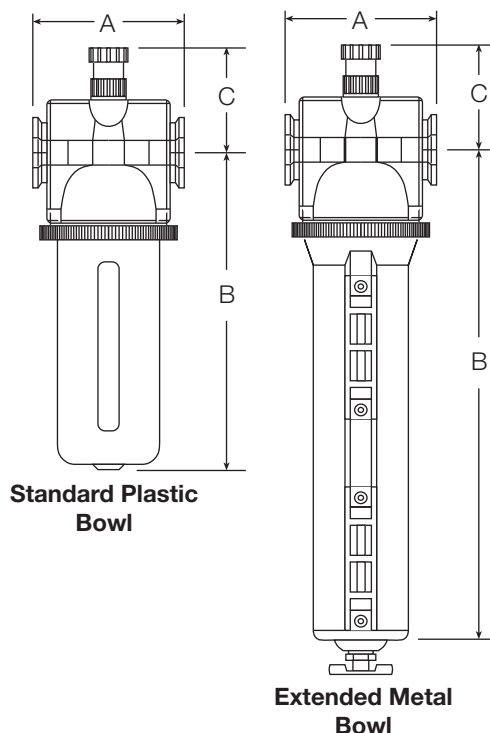

DIMENSIONS inches (mm)

Bowl	A	B †	C	Depth	Weight
					lb (kg)
9-Ounce Plastic	3.5 (88)	7.1 (179)	2.2 (56)	2.9 (73)	2.0 (0.91)
9-Ounce Metal	3.5 (88)	7.4 (188)	2.2 (56)	3.1 (79)	2.0 (0.91)
Extended Metal	3.5 (88)	10.6 (269)	2.2 (56)	3.1 (79)	2.2 (1.00)

† Bowl removal clearance: add 3.1 (79) for 9-ounce bowl; 6.1 (155) for extended bowl.

ORDERING INFORMATION

Change the letters in the sample model number below to specify the lubricator you want.

L380D - 3 Y W

BOWL TYPE

9-ounce plastic L380D
9-ounce metal BL380D
15-ounce metal BL380DH

PORT TYPE

3/8 NPTF 3
1/2 NPTF 4
3/4 NPTF 6

PORT TYPE

NPTF threads ..... Leave blank
BSPP threads ..... W

OPTIONS (More than one option can be chosen. Add in alphabetical order).

None ..... Leave blank
Cap color
Grey ..... Leave blank
MP yellow C1
Red C2
Mid blue C3
Quick-fill cap ..... Q
Low level switch ..... S

When choosing this option, the metal bowl option must be ordered.

Full-Size Modular Lubricator, L380D Series