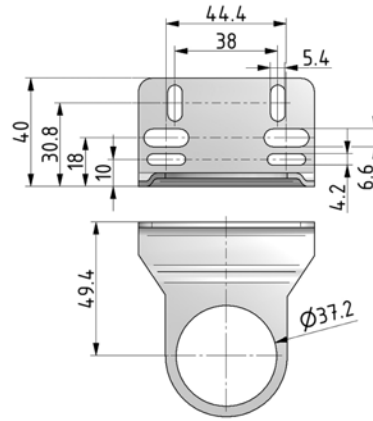

accessories

type	part-number	description
KBW.0-1227	99000.1227	FUTURA mounting bracket for panel mounting BGO

Special products

Mounting bracket for panel mounting | BG1

Image shows:
99001.1227

Image shows:
99001.1227

technical data

- **description:** Mounting bracket for panel mounting
- **material:** steel galvanized
- **fixing:** control panel nut and 2 screws for fixation to wall

accessories

type

KBW.1-1227

part-number