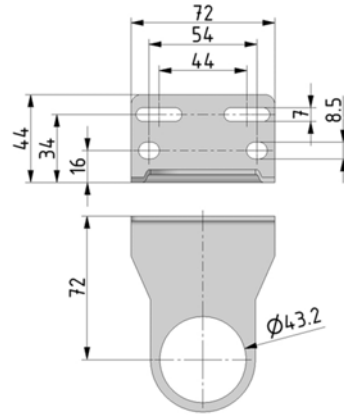

technical data

- **description:** Mounting bracket for panel mounting
- **material:** steel galvanized
- **fixing:** control panel nut and 2 screws for fixation to wall

accessories

type

KBW.1-1227

part-number

99001.1227

description

FUTURA mounting bracket for panel mounting BG1

Service 3 unit

Service 2 unit

Filter regulator

Filter

Pressure regulator

Lubricator

System extensions

Accessories

Special products

Mounting bracket for panel mounting | BG2

Image shows:
99002.1227

Image shows:
99002.1227

Service 3 unit