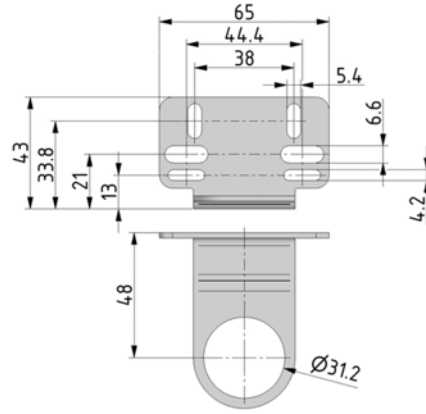

Mounting bracket for panel mounting | BGO

Image shows:
99000.1227

Image shows:
99000.1227

Service 3 unit

Service 2 unit

Filter regulator

Filter

Pressure regulator

Lubricator

System extensions

Accessories

technical data

- **description:** Mounting bracket for panel mounting
- **material:** steel galvanized
- **fixing:** control panel nut and 2 screws for fixation to wall

accessories

type	part-number	description
KBW.0-1227	99000.1227	FUTURA mounting bracket for panel mounting BGO

Special products

Mounting bracket for panel mounting | BG1

Image shows:
99001.1227

Image shows:
99001.1227

technical data

- **description:** Mounting bracket for panel mounting
- **material:** steel galvanized
- **fixing:** control panel nut and 2 screws for fixation to wall

accessories

type

KBW.1-1227

part-number