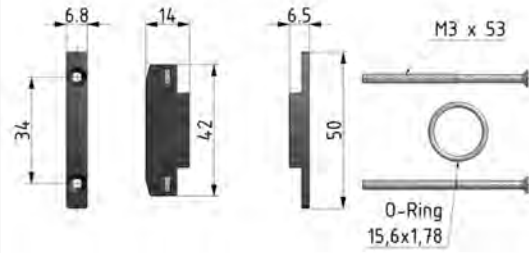

Coupling kit | BG0

Image shows:
99000.0901

Image shows:
99000.0901

technical data

- **description:** Coupling kit
- **fixing:** for components to be connected in Futura series 0
- **material coupling kit:** Grivory (PA66)
- **material screws:** steel
- **material o-ring:** NBR 70