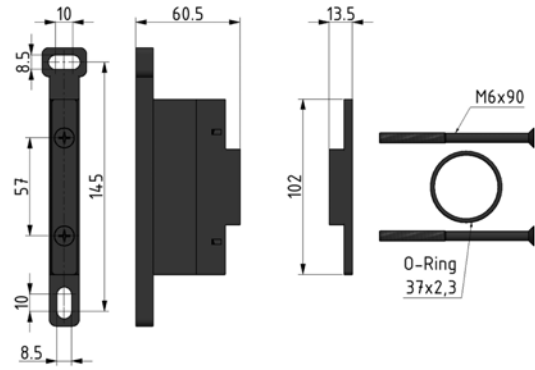

System extensions

Accessories

Special products

Coupling kit wall mounting | BG4

Image shows:
99004.0900

Image shows:
99004.0900

Service 3 unit

Service 2 unit