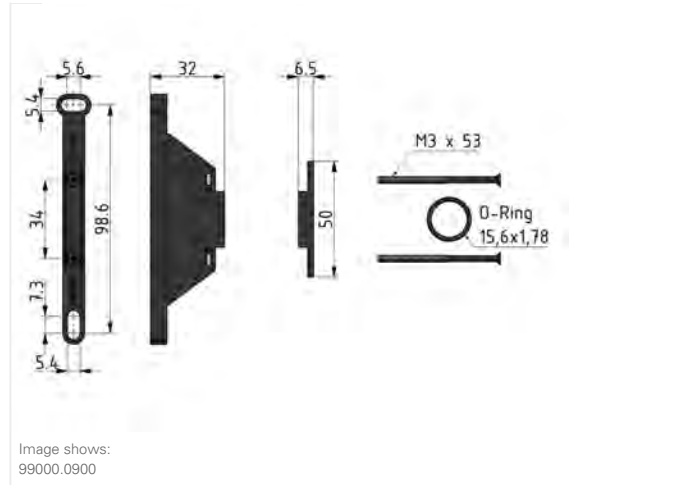

Coupling kit wall mounting | BG0

technical data

- **description:** Coupling kit wall mounting
- **fixing:** for components to be connected in Futura series 0
- **material coupling kit:** Grivory (PA66)
- **material screws:** steel
- **material o-ring:** NBR 70

accessories

type	part-number	description
KKOP.0W	99000.0900	FUTURA coupling kit BG0 for wall assembly

Service 3 unit

Service 2 unit

Filter regulator

Filter

Pressure regulator

Lubricator

System extensions

Accessories

Special products