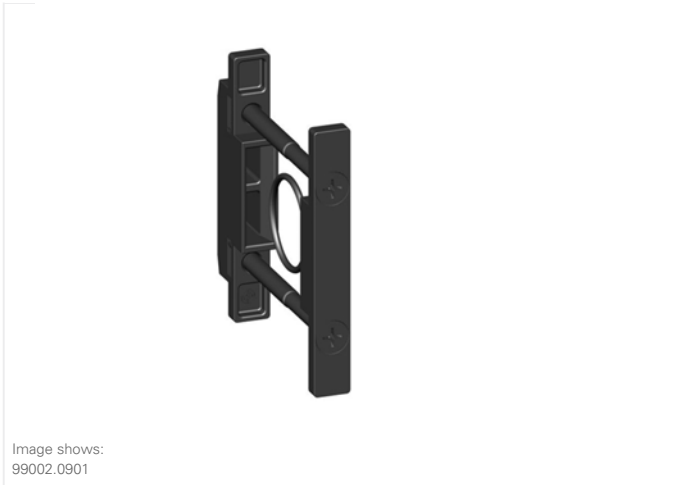

Coupling kit | BG2

technical data

- **description:** Coupling kit
- **fixing:** for components to be connected in Futura series 2
- **material coupling kit:** Grivory (PA66)
- **material screws:** steel
- **material o-ring:** NBR 70

accessories

type	part-number	description
KKOP.2	99002.0901	Coupling kit BG2 FUTURA