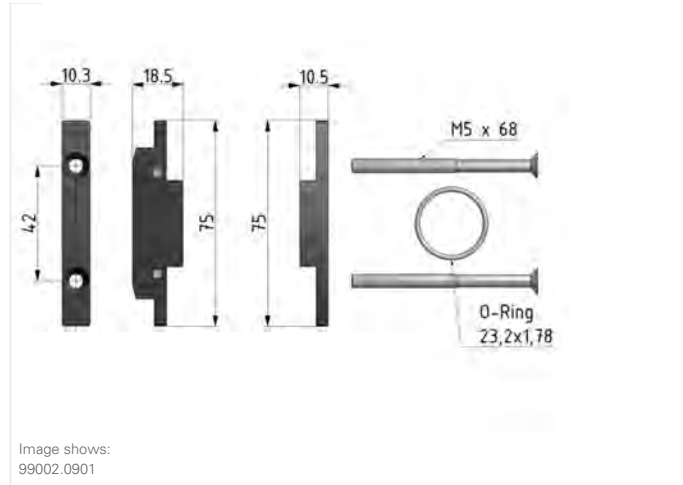

Coupling kit | BG2

technical data

- **description:** Coupling kit
- **fixing:** for components to be connected in Futura series 2
- **material coupling kit:** Grivory (PA66)
- **material screws:** steel
- **material o-ring:** NBR 70

accessories

type	part-number	description
KKOP.2	99002.0901	Coupling kit BG2 FUTURA