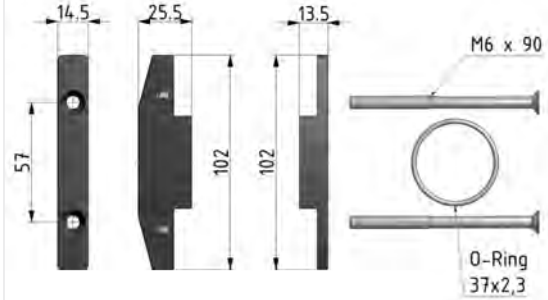

accessories

type	part-number	description
KKOP.2	99002.0901	Coupling kit BG2 FUTURA

Coupling kit | BG4

Image shows:
99004.0901

Image shows:
99004.0901

Service 3 unit

Service 2 unit

Filter regulator