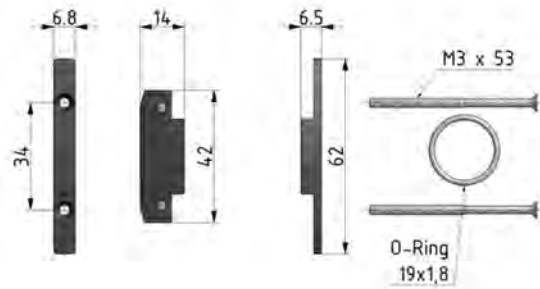

System extensions

Accessories

Special products

Coupling kit | BG1

Image shows:
99001.0901

Image shows:
99001.0901

technical data

- **description:** Coupling kit
- **fixing:** for components to be connected in Futura series 1
- **material coupling kit:** Grivory (PA66)
- **material screws:** steel
- **material o-ring:** NBR 70