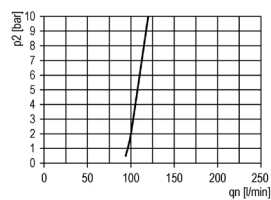

Lubricator | BG4

Image shows:
92504.FF00

Image shows:
92504.FF00

flow characteristic

lubricator operating limit

symbol

technical data

description: lubricator with automatic oil filling
medium: compressed air, neutral gases
supply pressure P1 max.: 16 bar
temperature range: -10°C - +50°C
bowl: PC with PA bowl guard
mounting: vertical
bowl volume lubricator: 181 cm³
oil type: CL 32 DIN 51517 - ISO VG 32
dome assembly: PC
oil fill in: can be oilpulling during operation