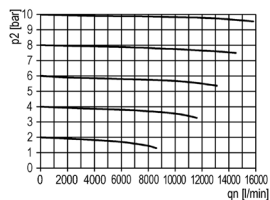

Lubricator | BG4

Image shows:
92504.FF00

Image shows:
92504.FF00

flow characteristic

lubricator operating limit

symbol

technical data

description: lubricator with automatic oil filling
medium: compressed air, neutral gases
supply pressure P1 max.: 16 bar
temperature range: -10°C - +50°C
bowl: PC with PA bowl guard
mounting: vertical
bowl volume lubricator: 181 cm³
oil type: CL 32 DIN 51517 - ISO VG 32
dome assembly: PC
oil fill in: can be oilpulling during operation