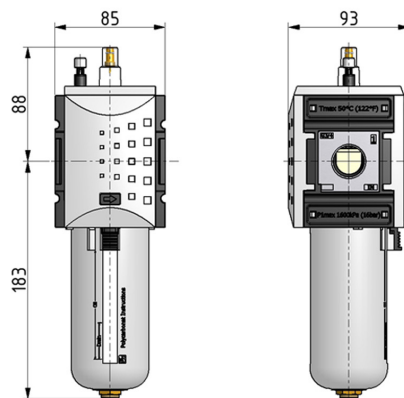

Lubricator | BG4

Image shows:
92504.FF00

Image shows:
92504.FF00

flow characteristic

lubricator operating limit

symbol

technical data

description: lubricator with automatic oil filling
medium: compressed air, neutral gases
supply pressure P1 max.: 16 bar
temperature range: -10°C - +50°C
bowl: PC with PA bowl guard
mounting: vertical
bowl volume lubricator: 181 cm³
oil type: CL 32 DIN 51517 - ISO VG 32
dome assembly: PC
oil fill in: can be oilpulling during operation

accessories

mounting bracket:
[KBW.4-1225](#)

coupling kit wall mounting:
[KKOP.4W](#)

electrical level indicator
(version addition: N)

type	part-number	description
KLUB-434	92504.FF00	Lubricator G3/4 with automatic oil filling, PC bowl and bowl guard
KLUB-434 H	92504.FF50	Lubricator G3/4 with automatic oil filling and metal bowl
KLUB-41	92504.GG00	Lubricator G1 with automatic oil filling, PC bowl and bowl guard
KLUB-41 H	92504.GG50	Lubricator G1 with automatic oil filling and metal bowl